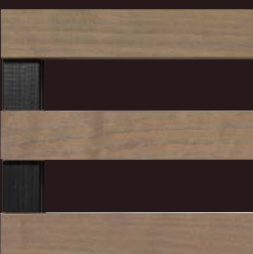

## Varnished finishes

Clear varnish

White Wash Soft varnish

White Wash varnish

---

## Wax Color finishes (varnish option available)

White

Honey

Chocolate

Cherry

Mahogany

Grey

Wenge

Oak

White Oak