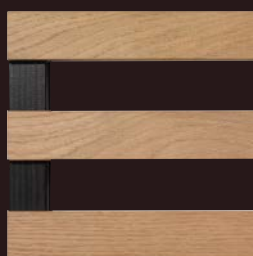

# LINEA - species and finishes

---

## Natural species

Pine

Oak

Douglas fir

Spruce  
(9.2 models)

---

## Wax Color finishes (varnish option available)

White

Honey

Chocolate

Cherry

Mahogany

Grey

Wenge