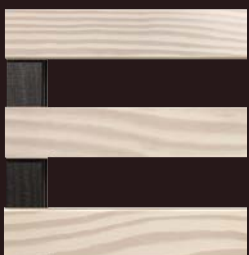

White Wash Soft varnish